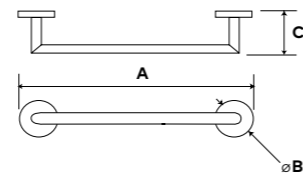

Toalheiro . Towel rack . Porte-serviettes . Toallero